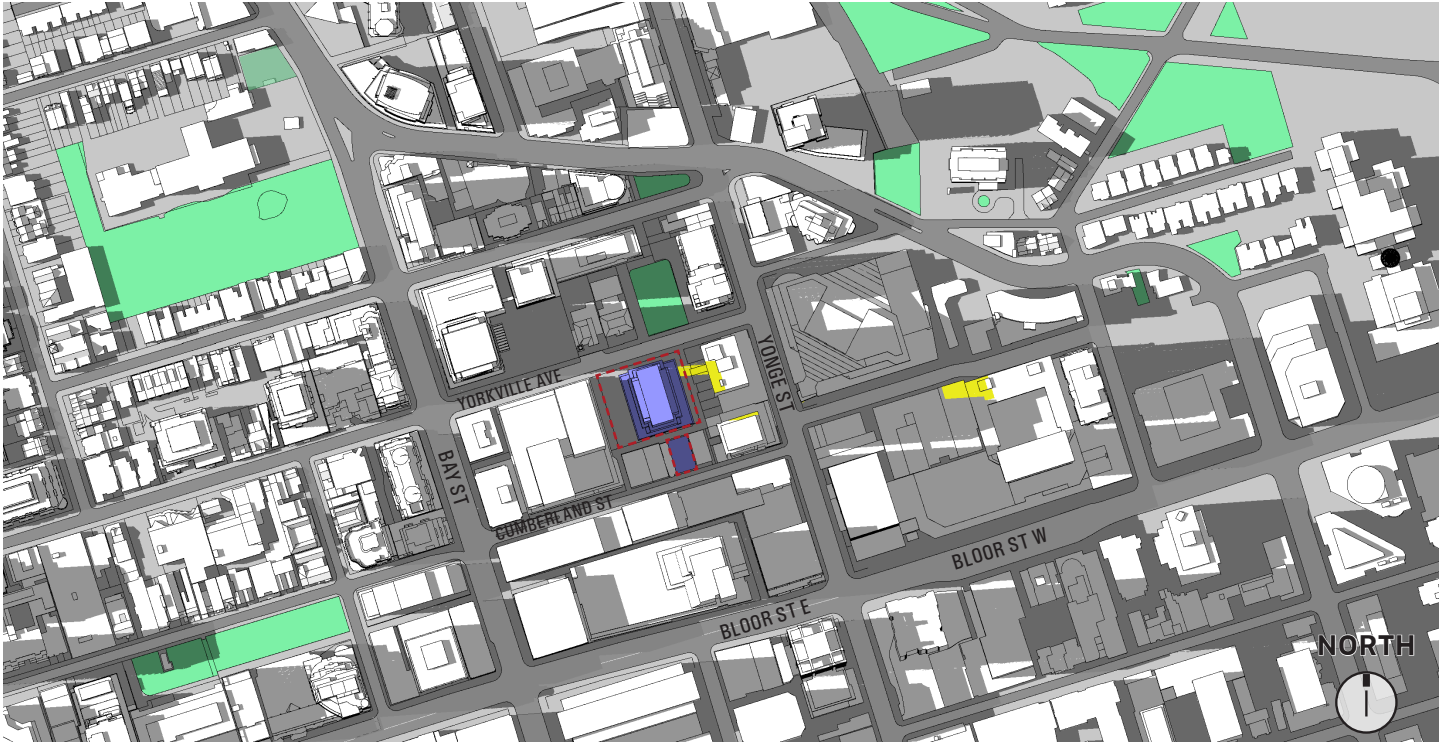

Shadows Cast by Proposed Development

4:18 PM

JUNE 21

5:18 AM

- | | | | |
|---|----------------------|------------------------------------|--------------------------------------|
| Existing, Approved & Under Construction Buildings | Proposed Development | Shadows Cast by Existing Buildings | Shadows Cast by Proposed Development |
| Subject Site | Existing Public Park | | |