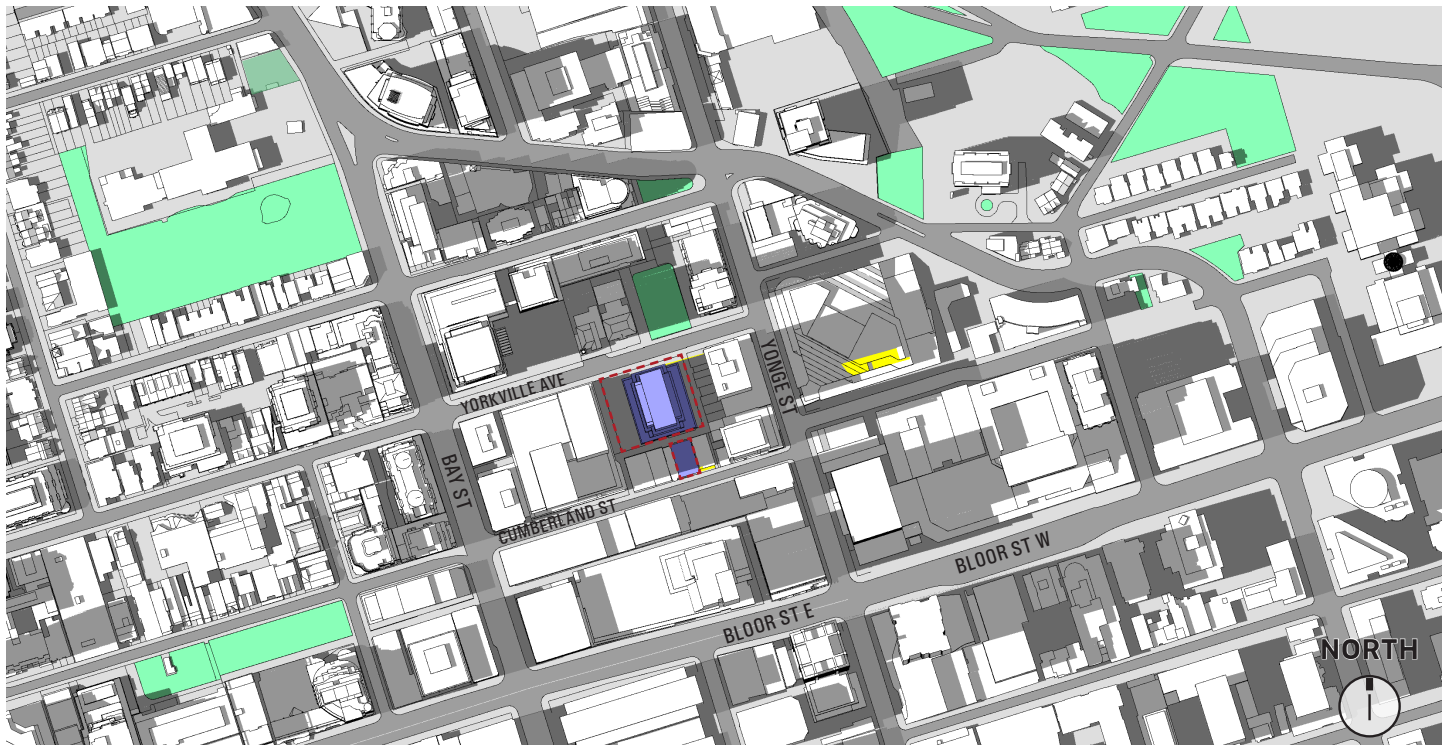

Shadows Cast by Proposed Development

4:18 PM

JUNE 21

5:18 AM

- | | | | |
|---|----------------------|------------------------------------|--------------------------------------|
| Existing, Approved & Under Construction Buildings | Proposed Development | Shadows Cast by Existing Buildings | Shadows Cast by Proposed Development |
| Subject Site | Existing Public Park | | |