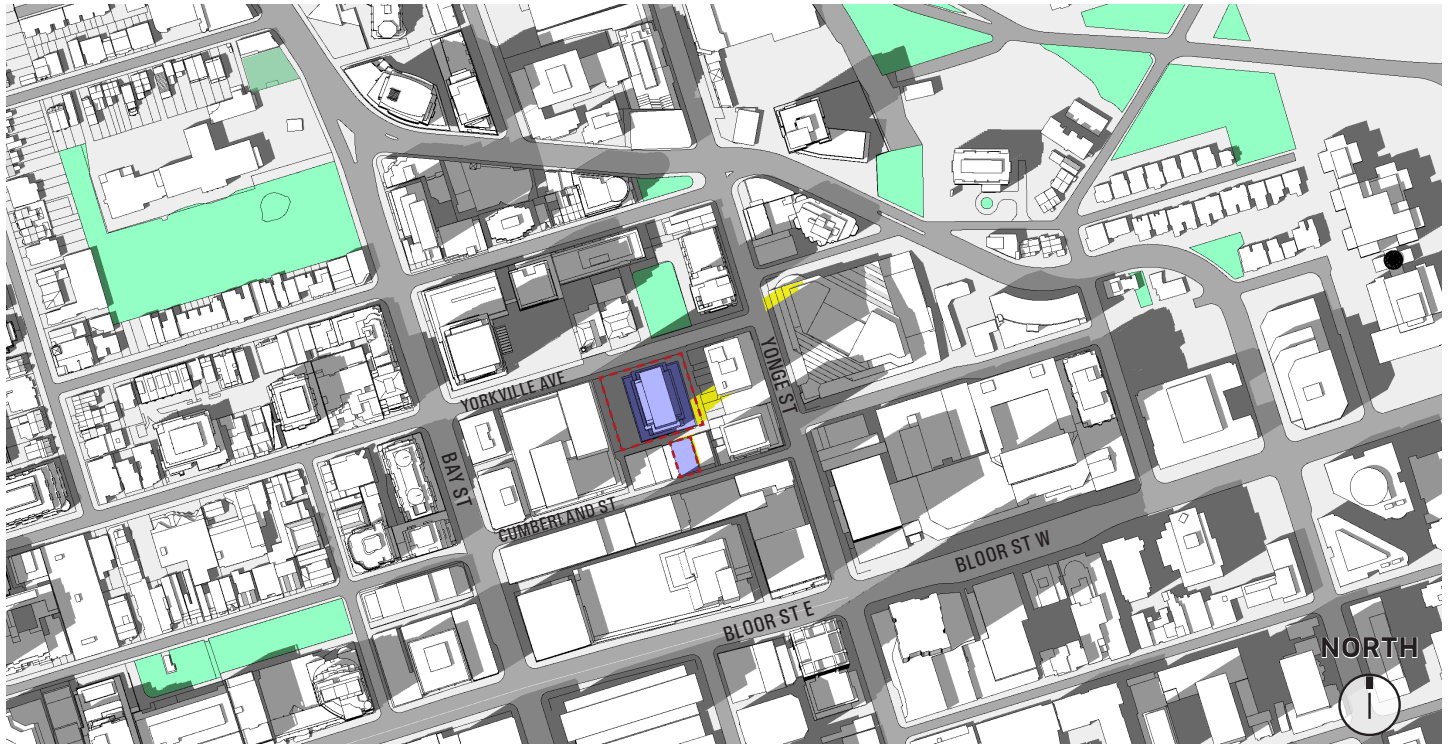

JUNE 21

3:18 PM

Existing, Approved & Under Construction Buildings

Subject Site

Proposed Development

Existing Public Park

Shadows Cast by Existing Buildings

Shadows Cast by Proposed Development