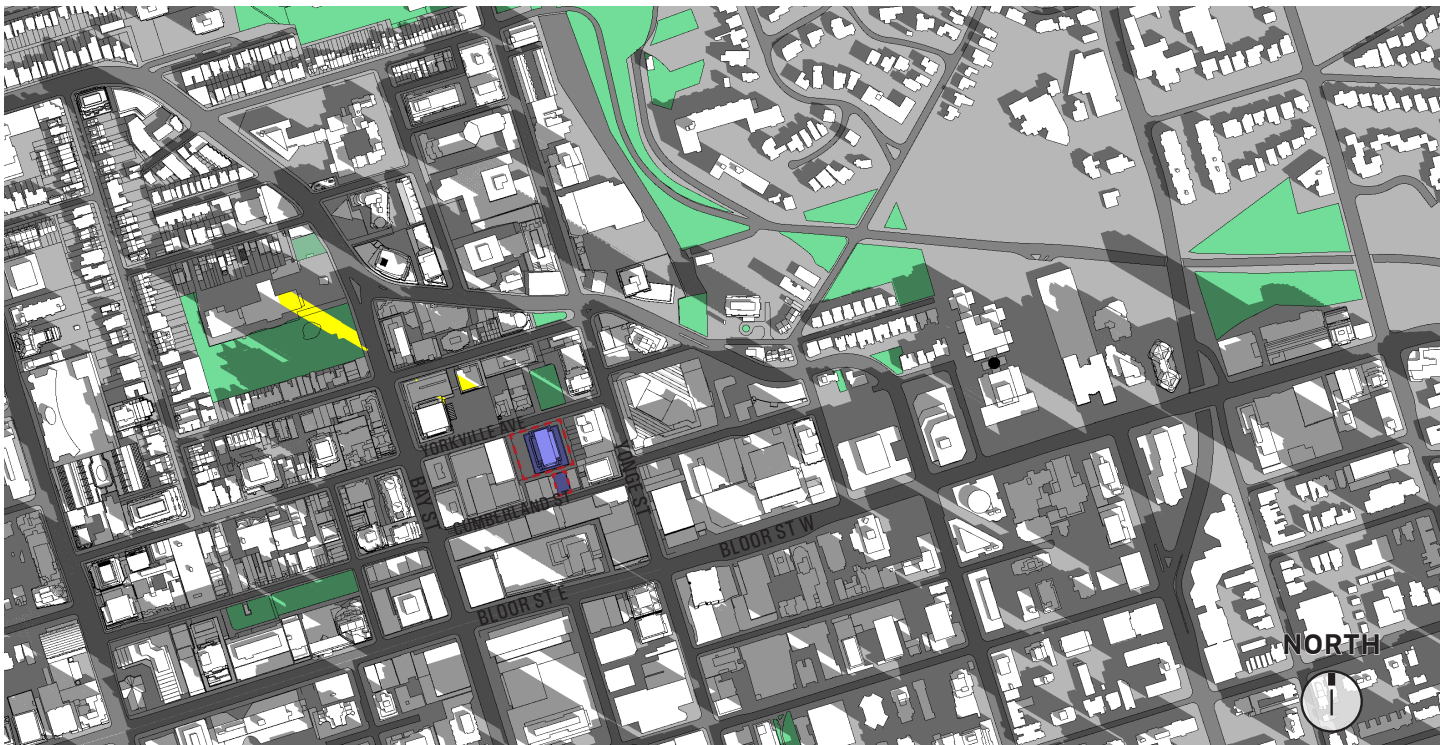

9:18 AM

Existing, Approved & Under Construction Buildings

Proposed Development

Shadows Cast by Existing Buildings

Shadows Cast by Proposed Development

Subject Site

Existing Public Park