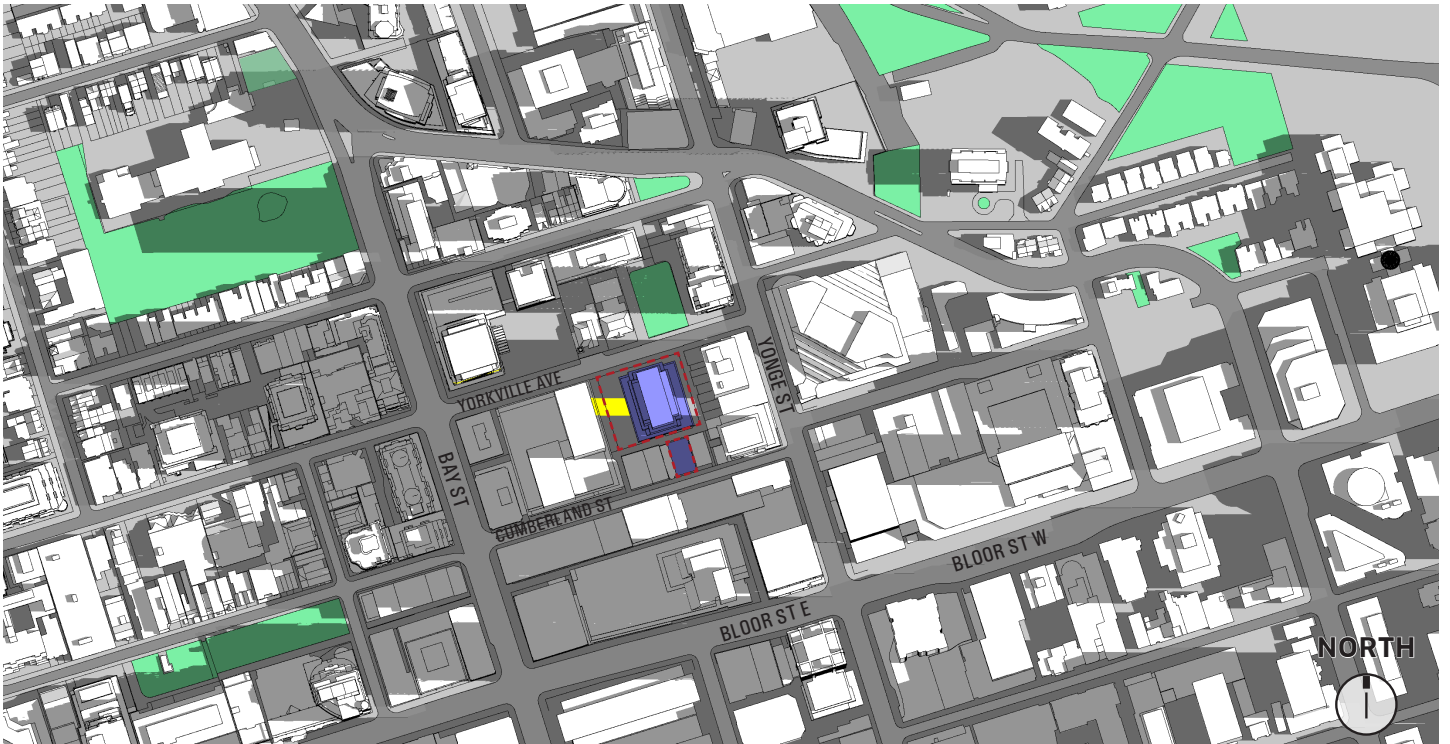

JUNE 21

9:18 AM

- Existing, Approved & Under Construction Buildings
- Proposed Development
- Shadows Cast by Existing Buildings
- Shadows Cast by Proposed Development
- Subject Site
- Existing Public Park

10:18 AM