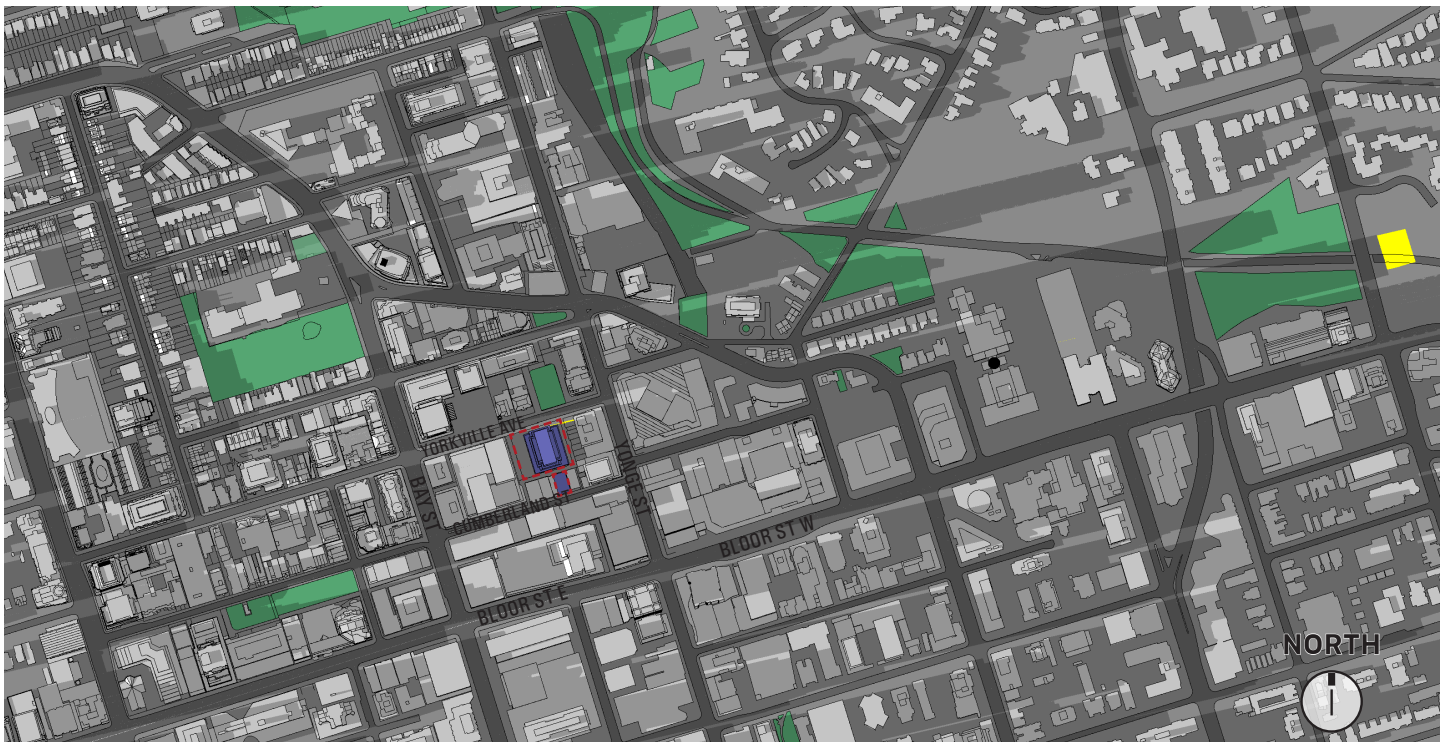

4:18 PM

MARCH 21 / SEPT 21

5:18 PM

Existing, Approved & Under Construction Buildings
Subject Site

Proposed Development
Existing Public Park

Shadows Cast by Existing Buildings

Shadows Cast by Proposed Development