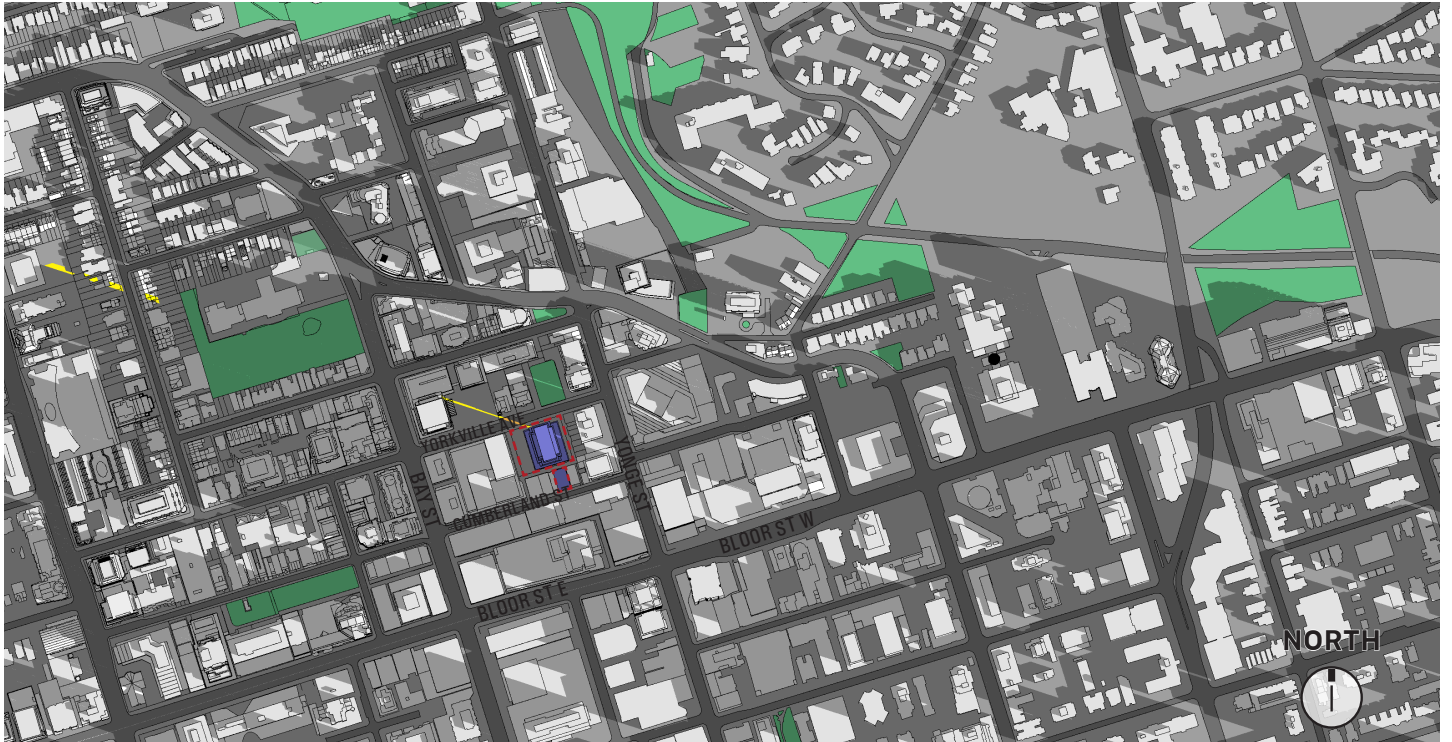

S H A D O W
S T U D Y

11-21 YORKVILLE AVENUE
TORONTO

PREPARED FOR:
11 YORKVILLE PARTNERS INC.

March
2018

MARCH 21 / SEPT 21

9:18 AM

Existing, Approved & Under Construction Buildings

Proposed Development